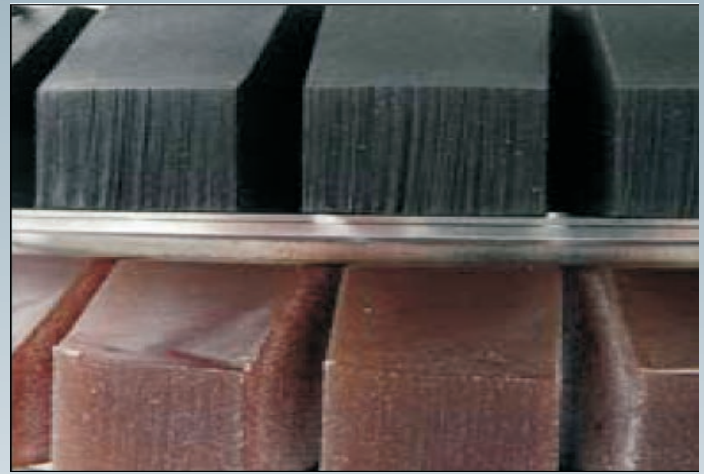

The Treaded Profile wheels provide great performance when crawling over pipe joints or debris and are available in a soft black compound or in a harder brown polyethylene resin. These wheelsets feature IBAK's new wheel and hub system which reduces your wear item cost. When a set of tires is worn from use, simply remove them from the hub and replace them, saving you the expense of an entire new set of wheels.

We have treaded tires as well as granulated wheelsets and high traction wheels for nearly any application. Contact us or your regional RapidView representative to order a set today!

Treaded Profile Wheels - Available in Black/Soft or Brown/Hard

Choose your weapons...

Standard Wheels

IBAK's standard tire is a rubber compound that contours to the pipe wall and provides excellent traction in a variety of pipeline conditions. These wheels come standard with every tractor system.

Treaded Profile Wheels

Treaded wheels provide greater performance when climbing over pipe joints or hard debris. The grooved design grabs the surface and pulls the tractor over the obstruction.

Granulated Wheels